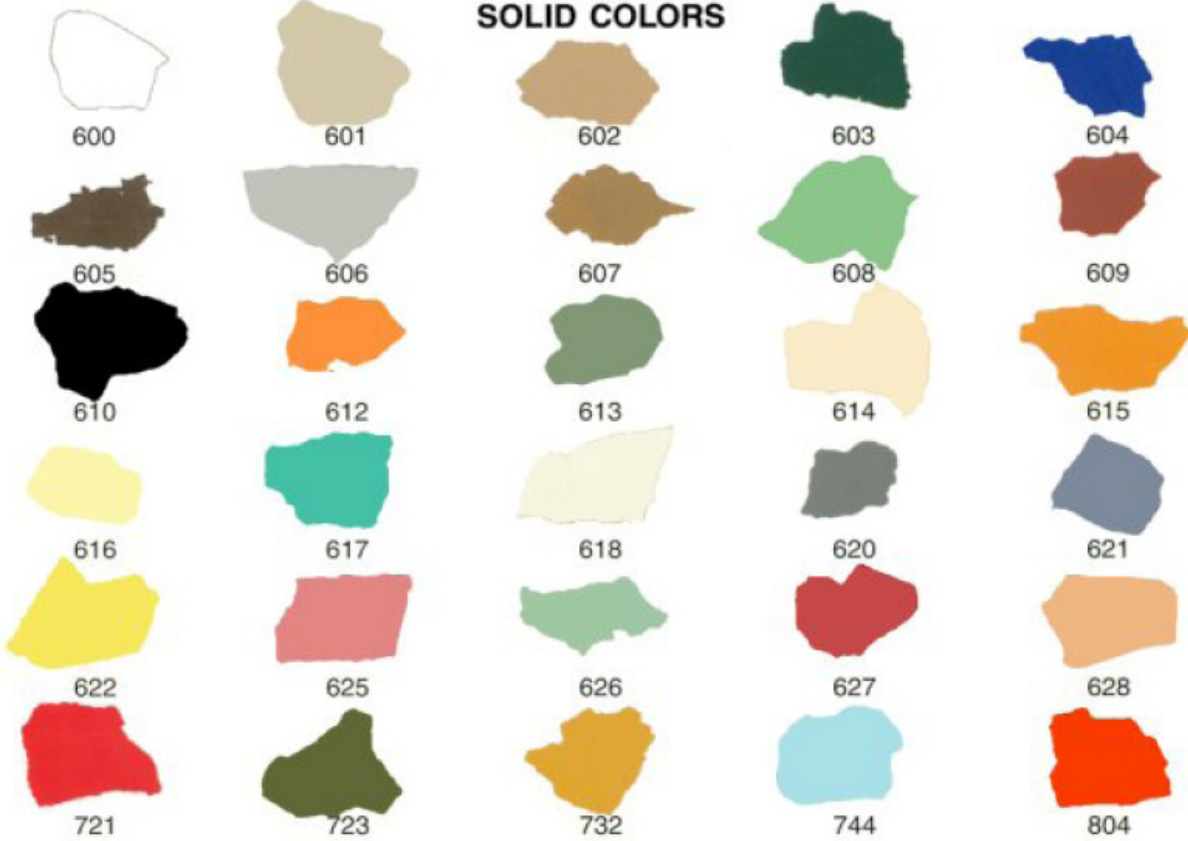

# Solid Chip Chart

## SOLID COLORS

## STRIPED COLORS

\*Custom blending available